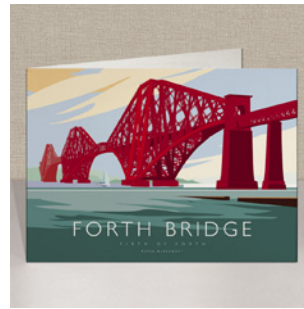

# Greeting Cards

Approximate Size:

7" x 5" Landscape.

Product Includes:

Greeting Card comes sealed inside a cello bag and is supplied with an envelope.

Printing:

Full Colour Printed Outer, Blank Inner.

Card Weight:

350gsm Smooth White Board.

PS Waverley

Order Ref: GCPMCD01

Edinburgh from Calton Hill

Order Ref: GCPMCD02

Forth Rail Bridge

Order Ref: GCPMCD03

Eilean Donan Castle