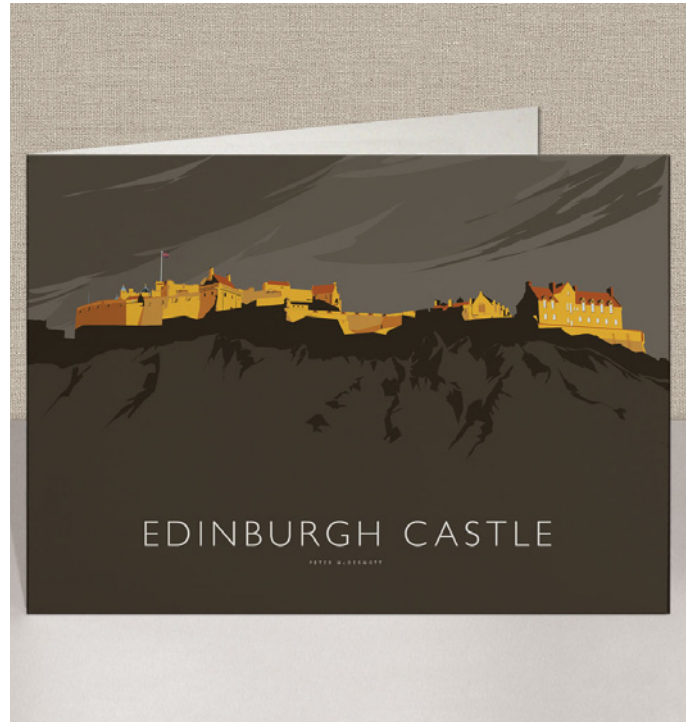

Greeting Cards

Approximate Size:

7" x 5" Landscape.

Product Includes:

Greeting Card comes sealed inside a cello bag and is supplied with an envelope.

Printing:

Full Colour Printed Outer, Blank Inner.

Card Weight:

350gsm Smooth White Board.

PS Waverley

Order Ref: GCPMCD01