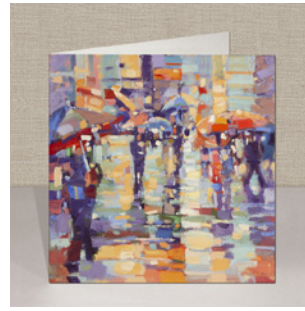

Wet Day, Buchanan Street
Order Ref: GCPF17