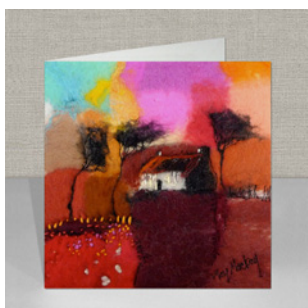

# Greeting Cards

Approximate Size:

150mm x 150mm Square.

Product Includes:

Greeting Card comes sealed inside a cello bag and is supplied with an envelope.

Printing:

Full Colour Printed Outer, Blank Inner.

Card Weight:

350gsm Smooth White Board.

Tontine Hotel  
Order Ref: GCMM01

Sundown Poppies  
Order Ref: GCMM02

Tea and Cake  
Order Ref: GCMM03

Tweed Patchwork  
Order Ref: GCMM04

Ruby Orange  
Order Ref: GCMM05

On Raspberry Hill  
Order Ref: GCMM06