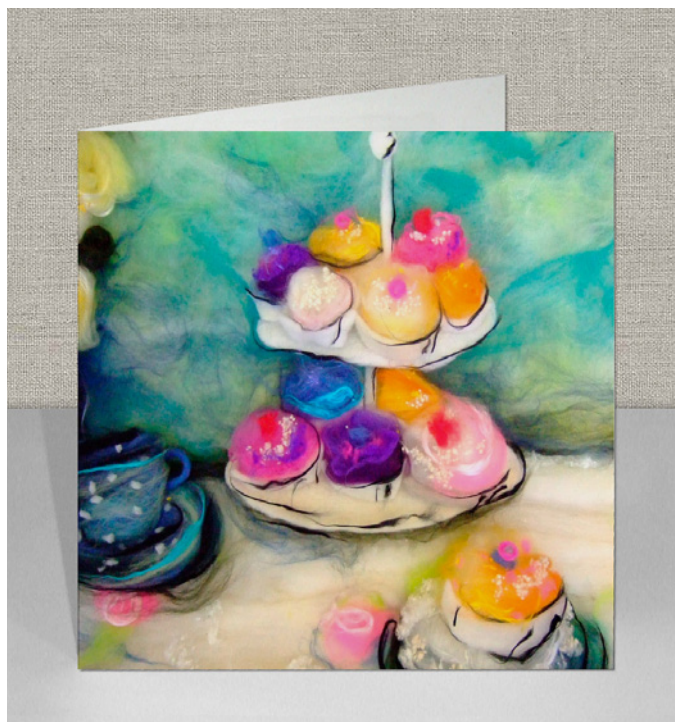

# Greeting Cards

Approximate Size:

150mm x 150mm Square.

Product Includes:

Greeting Card comes sealed inside a cello bag and is supplied with an envelope.

Printing:

Full Colour Printed Outer, Blank Inner.

Card Weight:

350gsm Smooth White Board.

Tontine Hotel  
Order Ref: GCMM01

Sundown Poppies  
Order Ref: GCMM02

Tea and Cake  
Order Ref: GCMM03

Tweed Patchwork  
Order Ref: GCMM04

Ruby Orange  
Order Ref: GCMM05

On Raspberry Hill  
Order Ref: GCMM06