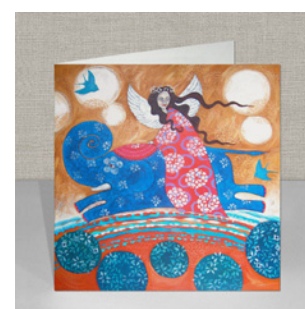

Trade Winds
Order Ref: GCIN12