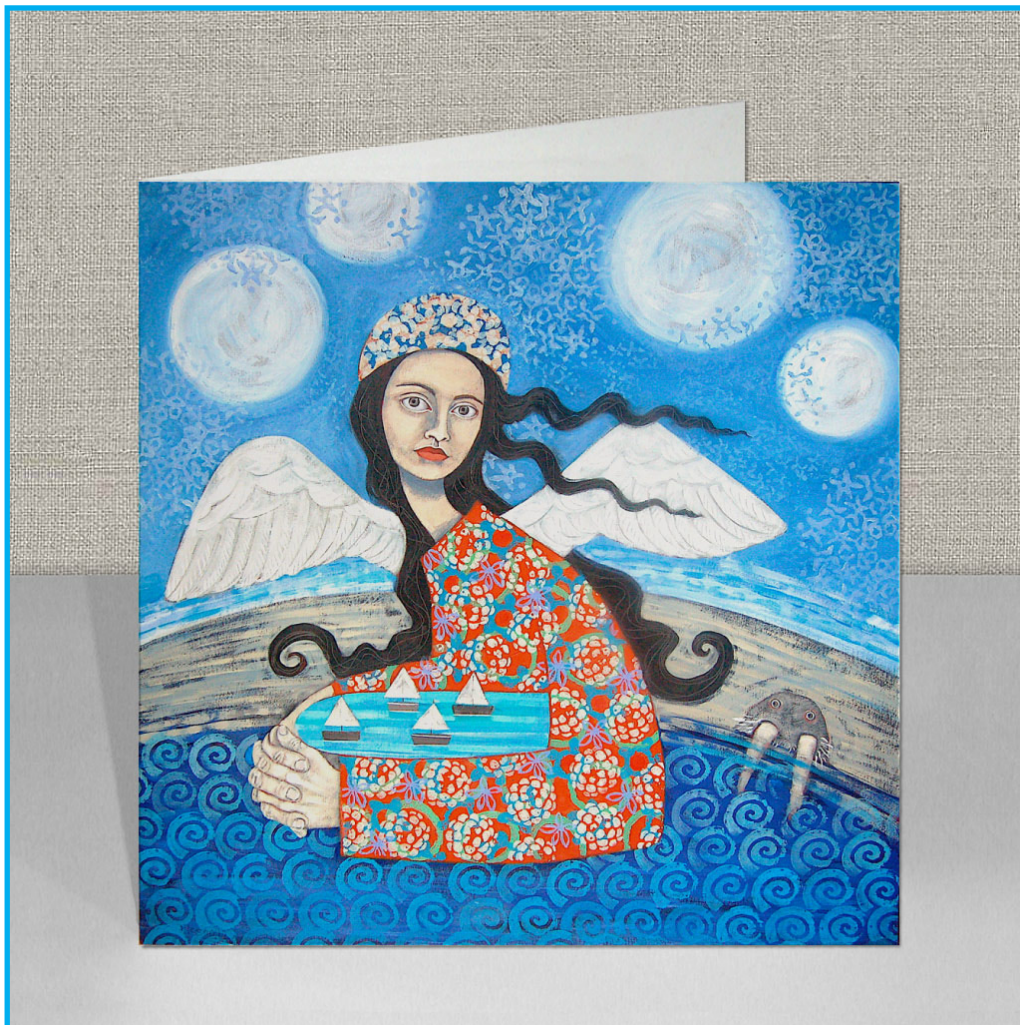

INGRID NILSSON

GREETING CARDS

DORICMOR

FINE ART publishers &
GICLÉE printers

48 West Bowling Green Street, Edinburgh, EH6 5PB.

Tel: 0131 553 2772 or 0845 130 0108

sales@doricmor.com | www.yourdoricmor.com