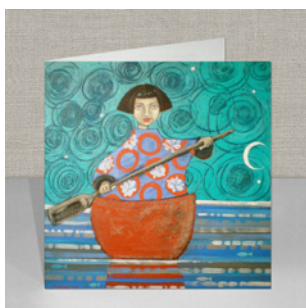

# Greeting Cards

Approximate Size:

150mm x 150mm Square.

Product Includes:

Greeting Card comes sealed inside a cello bag and is supplied with an envelope.

Printing:

Full Colour Printed Outer, Blank Inner.

Card Weight:

350gsm Smooth White Board.

Amanda's Dream  
Order Ref: GCIN01

Archie's Park  
Order Ref: GCIN02

Beautiful Alluvium  
Order Ref: GCIN03

Joy Garden Siesta  
Order Ref: GCIN04

Lillie Drink  
Order Ref: GCIN05