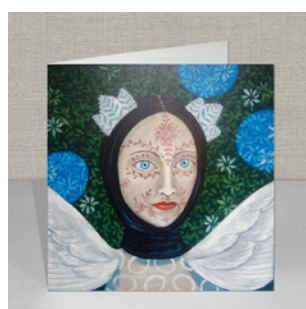

Maja
Order Ref: GCIN10