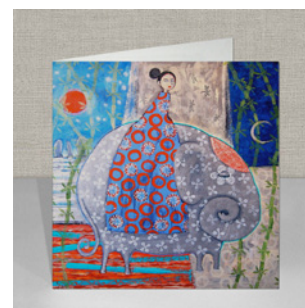

Suki's Rubicon
Order Ref: GCIN08