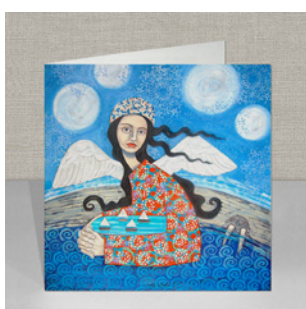

Angel Haven
Order Ref: GCIN09