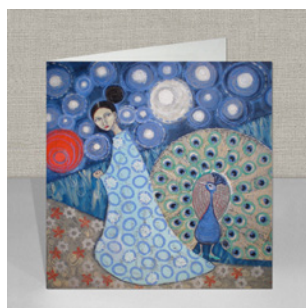

350gsm Smooth White Board.

Amanda's Dream  
Order Ref: GCIN01

Archie's Park  
Order Ref: GCIN02

Beautiful Alluvium  
Order Ref: GCIN03

Joy Garden Siesta  
Order Ref: GCIN04

Lillie Drink  
Order Ref: GCIN05