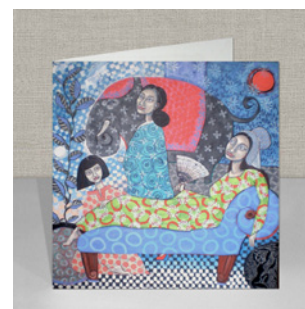

# Greeting Cards

Approximate Size:

150mm x 150mm Square.

Product Includes:

Greeting Card comes sealed inside a cello bag and is supplied with an envelope.

Printing:

Full Colour Printed Outer, Blank Inner.

Card Weight:

350gsm Smooth White Board.

Amanda's Dream  
Order Ref: GCIN01

Archie's Park  
Order Ref: GCIN02

Beautiful Alluvium  
Order Ref: GCIN03

Joy Garden Siesta  
Order Ref: GCIN04

Lillie Drink  
Order Ref: GCIN05