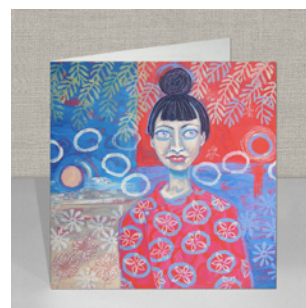

Strolling Cloud
Order Ref: GCIN07