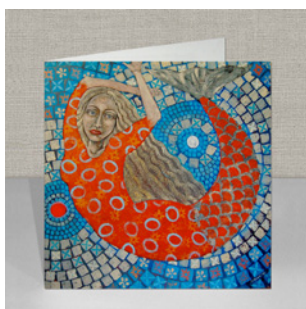

# Greeting Cards

Approximate Size:

150mm x 150mm Square.

Product Includes:

Greeting Card comes sealed inside a cello bag and is supplied with an envelope.

Printing:

Full Colour Printed Outer, Blank Inner.

Card Weight:

350gsm Smooth White Board.

Amanda's Dream  
Order Ref: GCIN01

Archie's Park  
Order Ref: GCIN02

Beautiful Alluvium  
Order Ref: GCIN03

Joy Garden Siesta  
Order Ref: GCIN04

Lillie Drink  
Order Ref: GCIN05